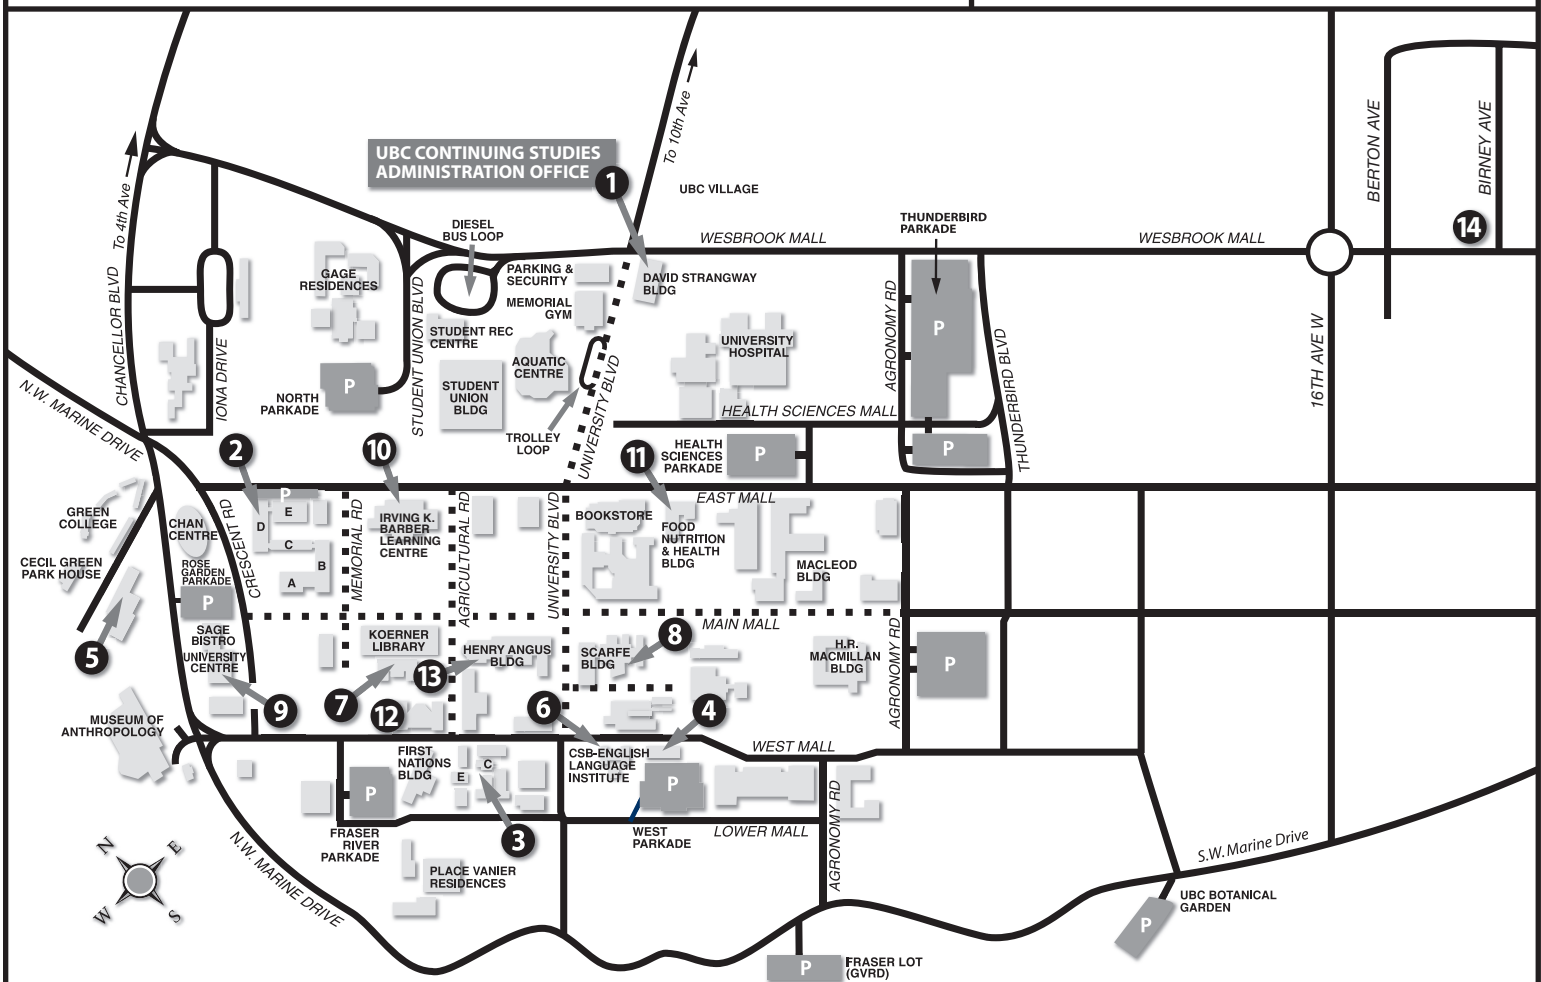

UBC Continuing Studies

UBC Point Grey

Visit UBC Continuing Studies on the Point Grey campus at 410-5950 University Boulevard (David Strangway Building).

604.822.1444 • cstudies.ubc.ca

Parking

For parking information, call 604.822.6786 or visit UBC's online wayfinding site at maps.ubc.ca.

Public Transit

For transit information, bus schedules and trip planning, view the Translink website at translink.bc.ca or call 604.953.3333.

Map Legend

- 1 David Strangway Bldg
- 2 Buchanan Bldg
- 3 Ponderosa Annex C
- 4 West Mall Swing Space Bldg
- 5 Anthropology & Sociology Bldg
- 6 CSB - English Language Institute
- 7 Mathematics Bldg
- 8 Scarfe Bldg
- 9 University Centre Sage Bistro
- 10 Irving K. Barber Learning Centre
- 11 Food, Nutrition and Health (FNH) Bldg
- 12 Geography Bldg
- 13 Henry Angus Bldg
- 14 Tapestry at Wesbrook Village

MS1403

a place of mind
THE UNIVERSITY OF BRITISH COLUMBIA